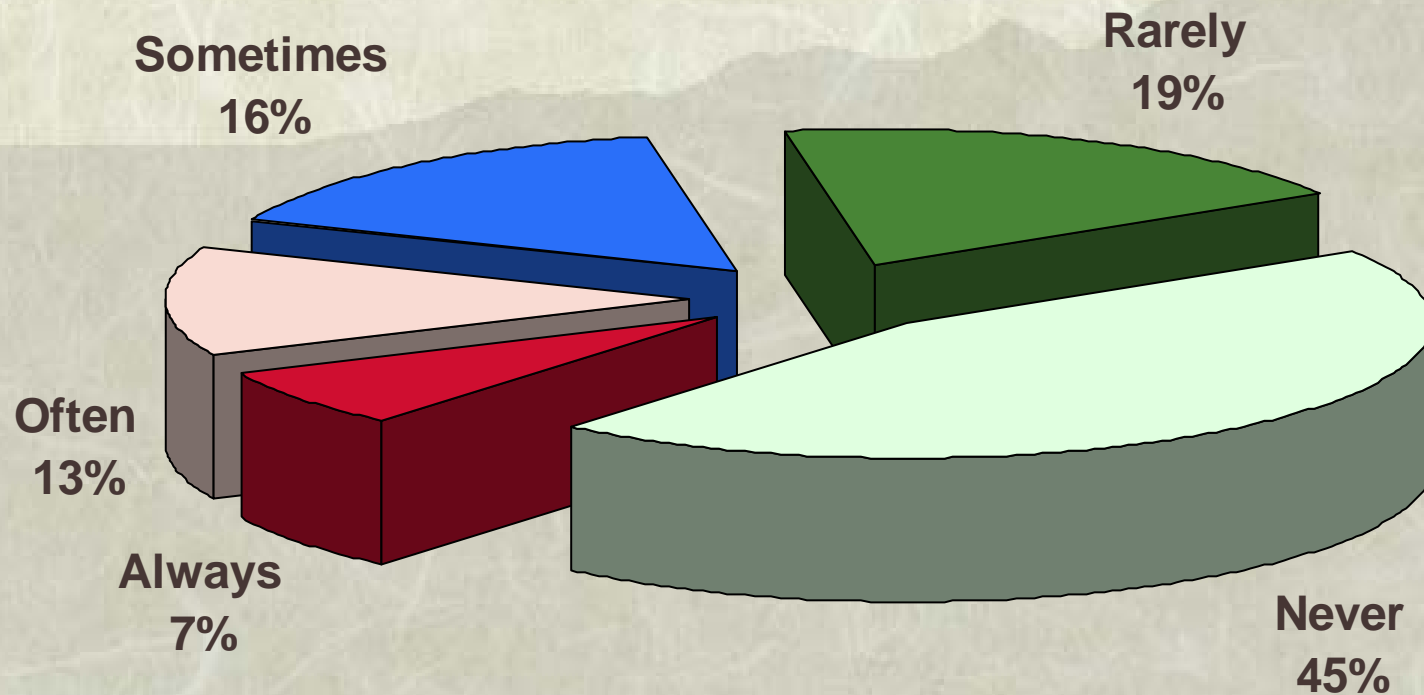

The Biggest Cost of Early Specification: Extra Features

Features and Functions Used in a Typical System

Standish Group Study Reported at XP2002 by Jim Johnson, Chairman.